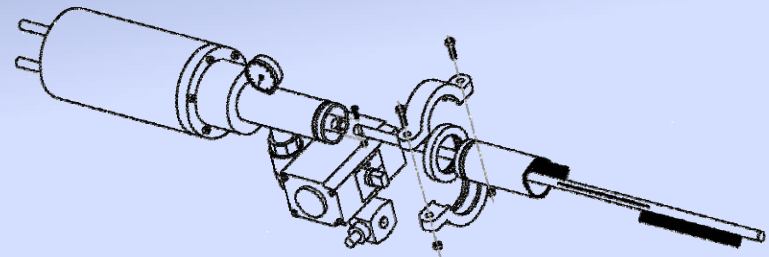

Having A Problem With Showers Plugging?

We have the valuable solution for you at a price that can be covered by your maintenance budget.

With the introduction of our new **Blue Ridge™ brush needle nozzle** we can provide components to convert your existing CVN shower into a Reliable automated brush shower that can allow you to clean the nozzles more consistently and safely.

Our Reliable Automated Brush Rotation System is designed not only to clean the nozzle tips, but also the entire inner diameter of the shower pipe within the range of the nozzle area. By automating this operation, the nozzles tend to consistently stay clean and require less maintenance.

Contact us for more information on this product.

** A manually operated brush system with handwheel or ratchet is also available.

What will you do?

Upgrade To This:

*Blue Ridge™
(Nozzle is on the inside)*